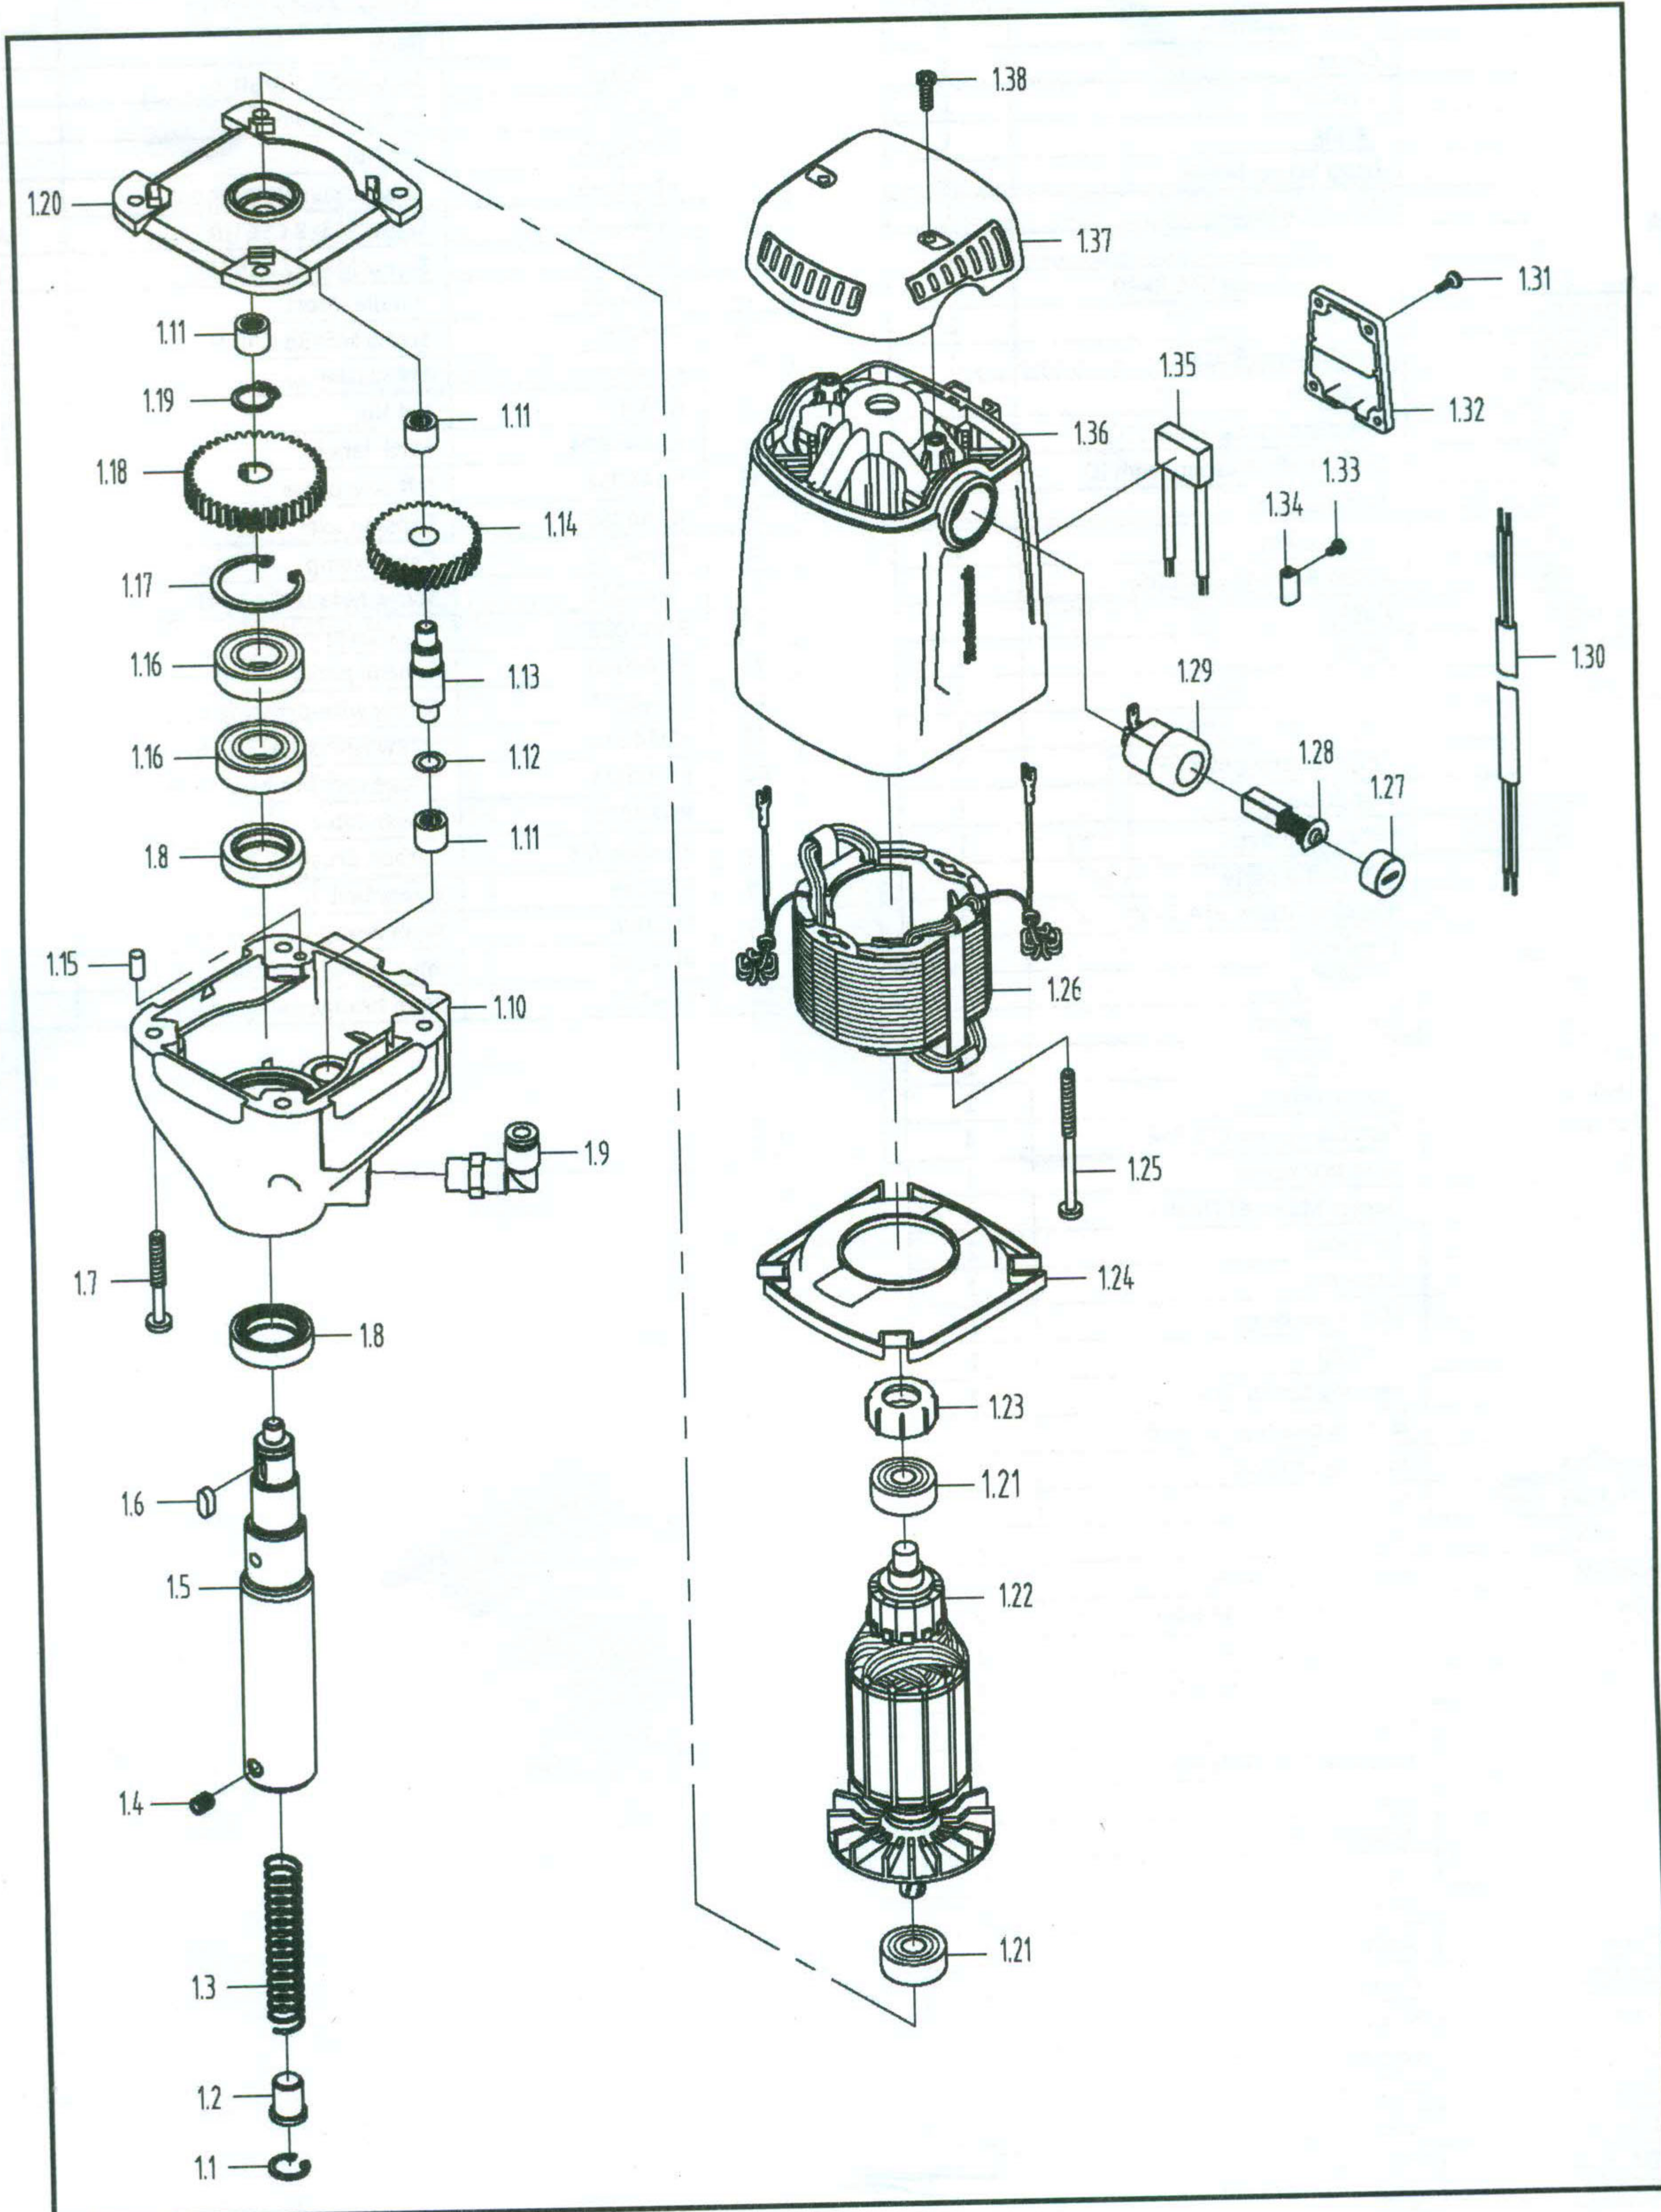

11) EXPLODED VIEW OF MACHINE

12) EXPLODED VIEW OF MOTOR AND GEARBOX

13) PARTS LIST

Item	Part Number	Description	Qty/pcs
1	RDA4061	Motor assembly	1
1.1	RD4056	Circlip	1
1.2	RA354	Button	1
1.3	RDA3016	Spring	1
1.4	RD4066	Grub Screw M8x8	6
1.5	RDA4062	Arbour spindle	1
1.6	RDA3044	Flat Key	1
1.7	RDA4033	Tapping Screw ST4.8x40	4
1.8	RD43304	Oil seal	2
1.9	RDA4037	Fluid elbow(Black)	1
1.10	RDA3005	Gear box	1
1.11	RM22880	Needle bearing HK071109	3
1.12	RDA4208	Gear Shaft Washer 7mm ID	1
1.13	RDA3043	Spindle Gear	1
1.15	RD45614	Straight Pin	1
1.16	RD43305	Roller Bearing 6003 RS	2
1.17	RD43306	Circlip	1
1.18	RDA3041	Gear	1
1.19	RD43087	Circlip	1
1.20	RDA3006	Gear plate	1
1.21	RM17134	Roller Bearing 608 2RS	2
1.22	RDA3060/3	Armature	1
1.23	RDA3068	Bearing sleeve	1
1.24	RDA5004	E30 baffle plate	1
1.25	RDA4032	Tapping Screw ST4.2x50	2
1.26	RDA3066/3	Field coil	1
1.27	RDA3064	Brush cap	2
1.28	RDA3067/3	Carbon Brush	2
1.29	RDA3063	Brush holder	2
1.30	RDA4017	Motor cable	1
1.31	RDA4034	Tapping Screw ST2.9x8	4
1.32	RDA5018	Wire box cover	1
1.33	RD45613	Screw M3x6 BTTN HD	4
1.34	RD35617	Terminal	2
1.35	RD43118	Capacitor	1
1.36	RDA5002	Motor housing	1
1.37	RDA5003	Top Cap	1
1.38	RDA4035	Tapping Screw ST4.2x12	2
2	RD45624	Needle bearing HK3516	1
3	RDA4063	Bearing bracket	1
4	RDA4064	Magnet	1
5	RD4078	M8 Washer	2
6	RD4079	M8 Spring washer	2
7	RD4277	Screw M8x50 CAP HD	2
8	RD4207	M6 spring washer	4
9	RD4098	Screw M6x20 CAP HD	3
10	RDA4005	Cable bush	1
11	RDA4021	Screw M4x8 BTTN HD	16
12	RDA4065	Main Housing	1
13	RD45622	Straight pin	2
14	RDA4059	Right side panel	1
15	RD4312	Grub Screw M6x12	5
16	RDA3092	Bush	2
17	RDA4066	Pinion Shaft sleeve	1
18	RDA4067	Screw M5x12CAP HD	1
19	RDA4068	Coolant bottle assembly	1
20	RDA4029	Screw M6x16 CAP HD	2
21	RD33105	Gib strip support	1
22	RDA3038	Gib strip	1
23	RDA3035	Slide	1
24	RD4092	M5 shake proof washer	4