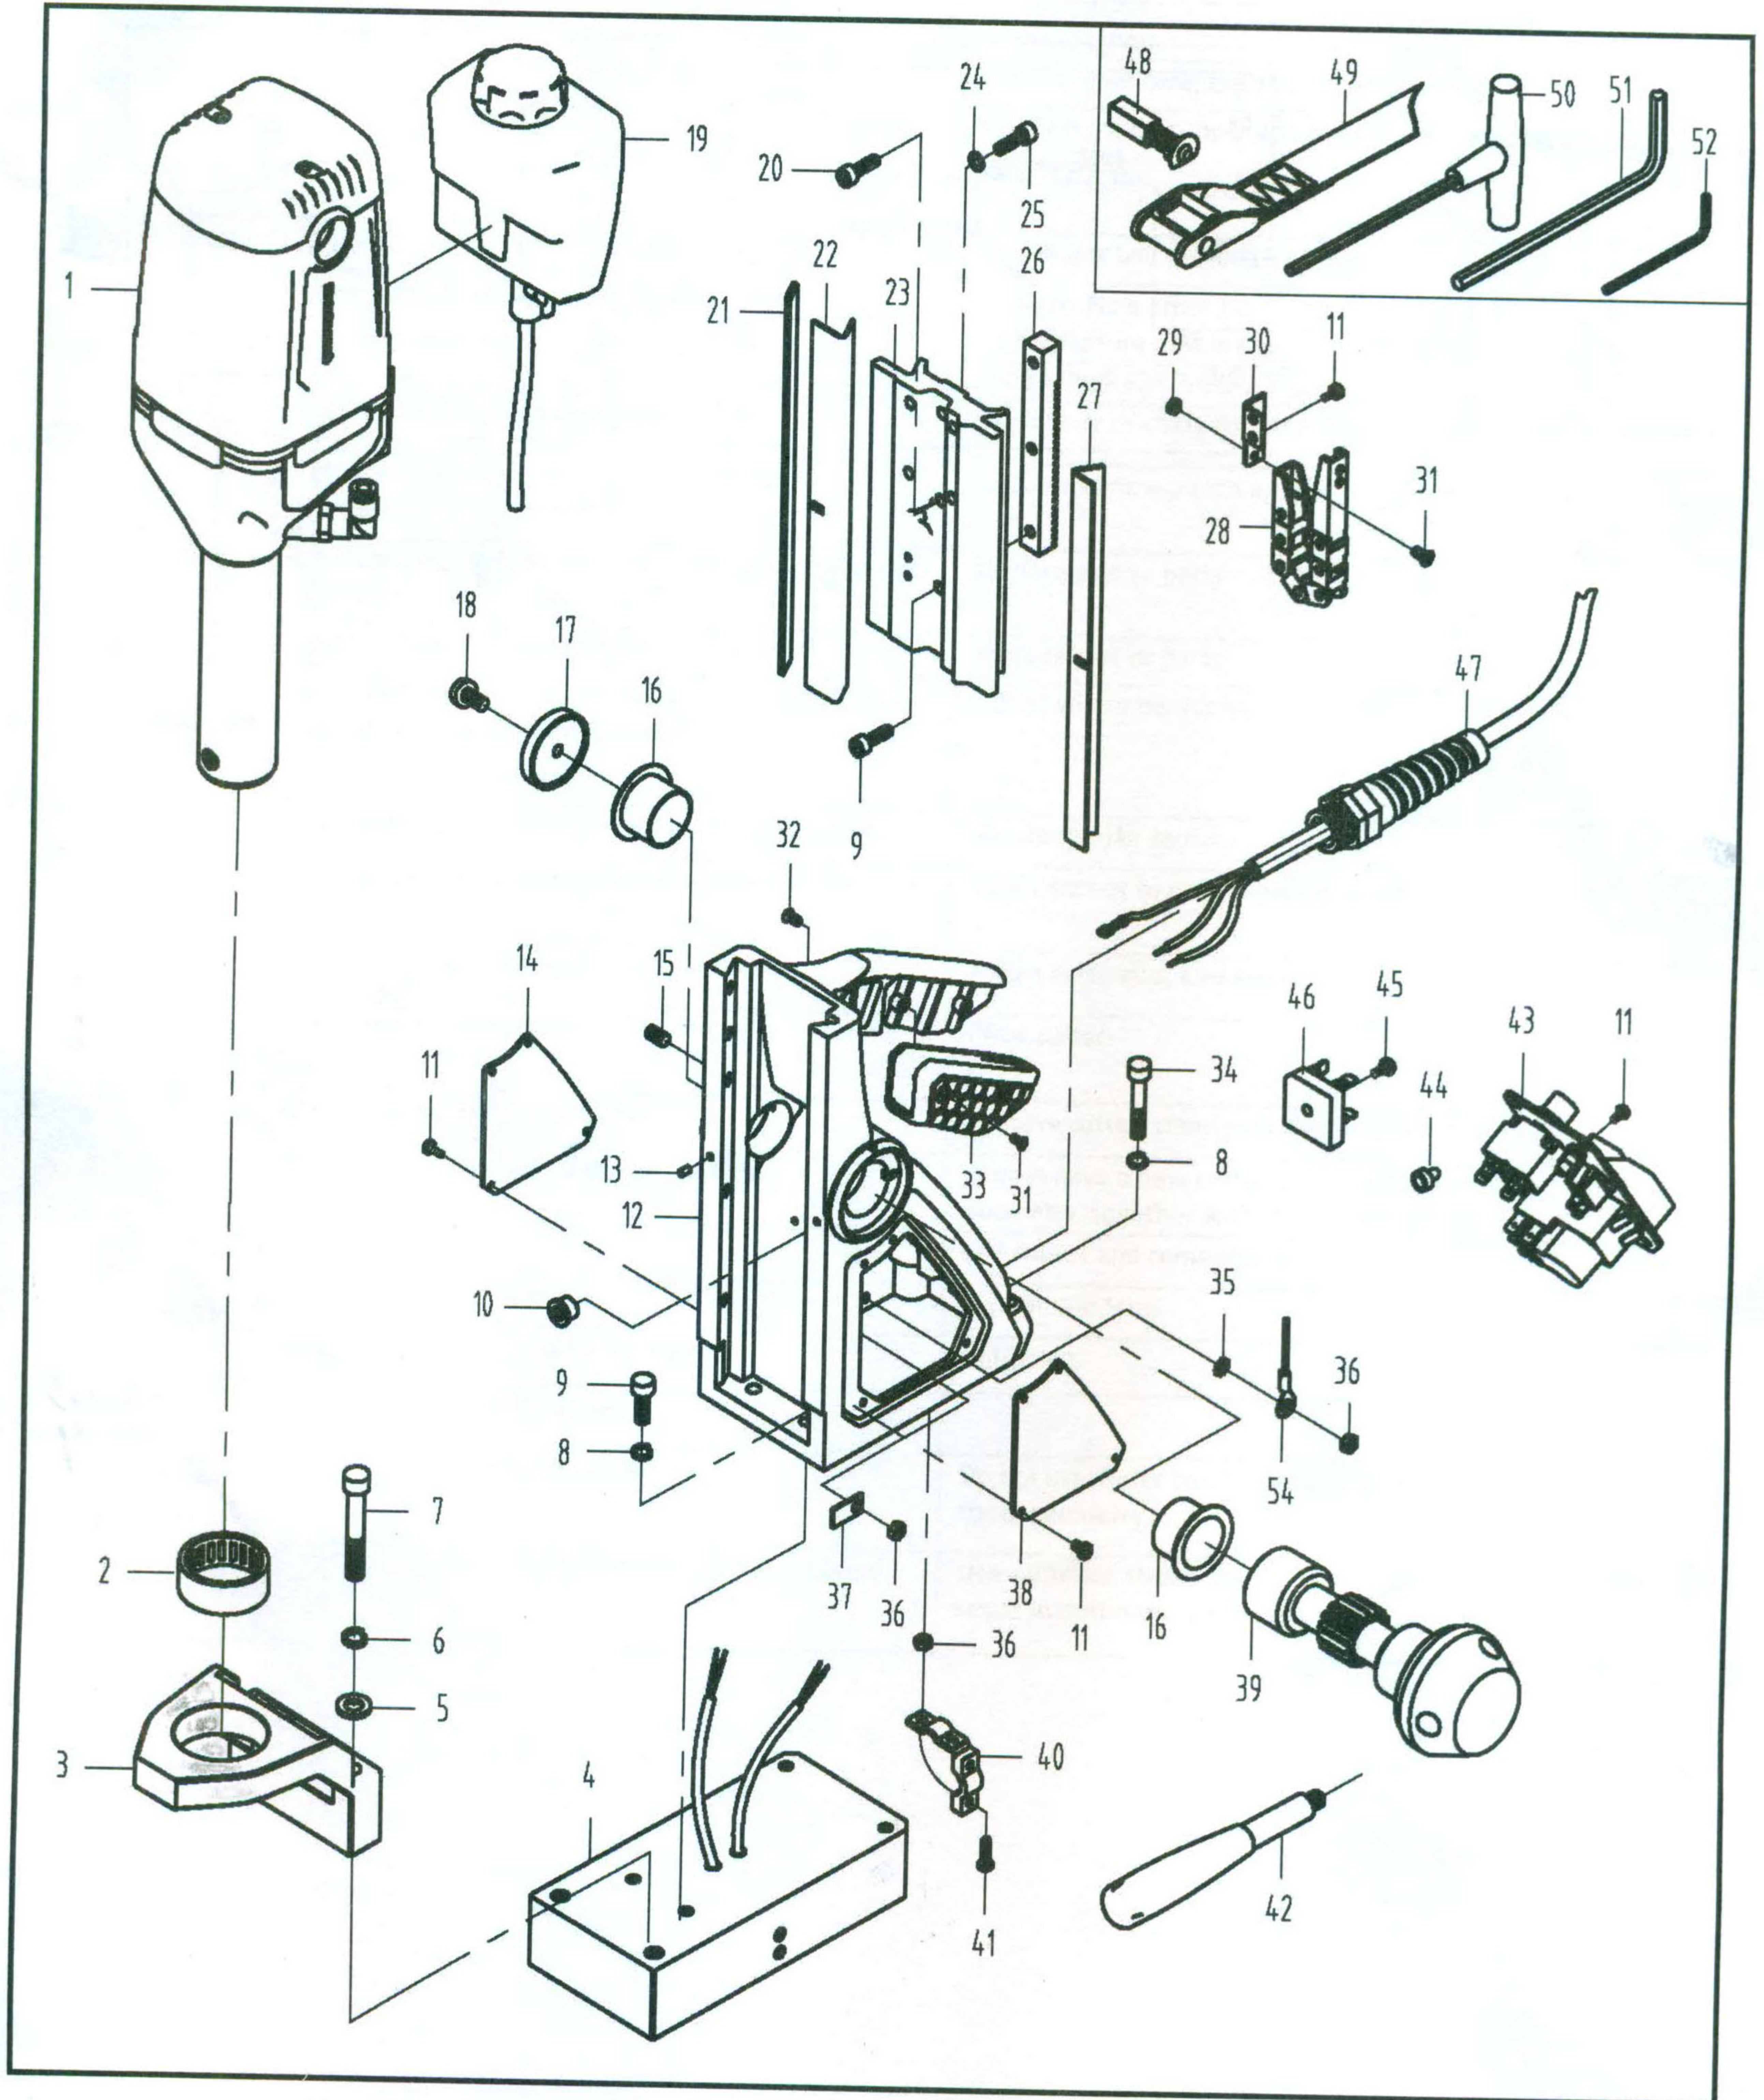

11) EXPLODED VIEW OF MACHINE

12) EXPLODED VIEW OF MOTOR AND GEARBOX

13) PARTS LIST

Item	Part Number	Description	Qty/pcs
1	RDA4061	Motor assembly	1
1.1	RD4056	Circlip	1
1.2	RA354	Button	1
1.3	RDA3016	Spring	1
1.4	RD4066	Grub Screw M8x8	6
1.5	RDA4062	Arbour spindle	1
1.6	RDA3044	Flat Key	1
1.7	RDA4033	Tapping Screw ST4.8x40	4
1.8	RD43304	Oil seal	2
1.9	RDA4037	Fluid elbow(Black)	1
1.10	RDA3005	Gear box	1
1.11	RM22880	Needle bearing HK071109	3
1.12	RDA4208	Gear Shaft Washer 7mm ID	1
1.13	RDA3043	Spindle Gear	1
1.15	RD45614	Straight Pin	1
1.16	RD43305	Roller Bearing 6003 RS	2
1.17	RD43306	Circlip	1
1.18	RDA3041	Gear	1
1.19	RD43087	Circlip	1
1.20	RDA3006	Gear plate	1
1.21	RM17134	Roller Bearing 608 2RS	2
1.22	RDA3060/3	Armature	1
1.23	RDA3068	Bearing sleeve	1
1.24	RDA5004	E30 baffle plate	1
1.25	RDA4032	Tapping Screw ST4.2x50	2
1.26	RDA3066/3	Field coil	1
1.27	RDA3064	Brush cap	2
1.28	RDA3067/3	Carbon Brush	2
1.29	RDA3063	Brush holder	2
1.30	RDA4017	Motor cable	1
1.31	RDA4034	Tapping Screw ST2.9x8	4
1.32	RDA5018	Wire box cover	1
1.33	RD45613	Screw M3x6 BTTN HD	4
1.34	RD35617	Terminal	2
1.35	RD43118	Capacitor	1
1.36	RDA5002	Motor housing	1
1.37	RDA5003	Top Cap	1
1.38	RDA4035	Tapping Screw ST4.2x12	2
2	RD45624	Needle bearing HK3516	1
3	RDA4063	Bearing bracket	1
4	RDA4064	Magnet	1
5	RD4078	M8 Washer	2
6	RD4079	M8 Spring washer	2
7	RD4277	Screw M8x50 CAP HD	2
8	RD4207	M6 spring washer	4
9	RD4098	Screw M6x20 CAP HD	3
10	RDA4005	Cable bush	1
11	RDA4021	Screw M4x8 BTTN HD	16
12	RDA4065	Main Housing	1
13	RD45622	Straight pin	2
14	RDA4059	Right side panel	1
15	RD4312	Grub Screw M6x12	5
16	RDA3092	Bush	2
17	RDA4066	Pinion Shaft sleeve	1
18	RDA4067	Screw M5x12CAP HD	1
19	RDA4068	Coolant bottle assembly	1
20	RDA4029	Screw M6x16 CAP HD	2
21	RD33105	Gib strip support	1
22	RDA3038	Gib strip	1
23	RDA3035	Slide	1
24	RD4092	M5 shake proof washer	4