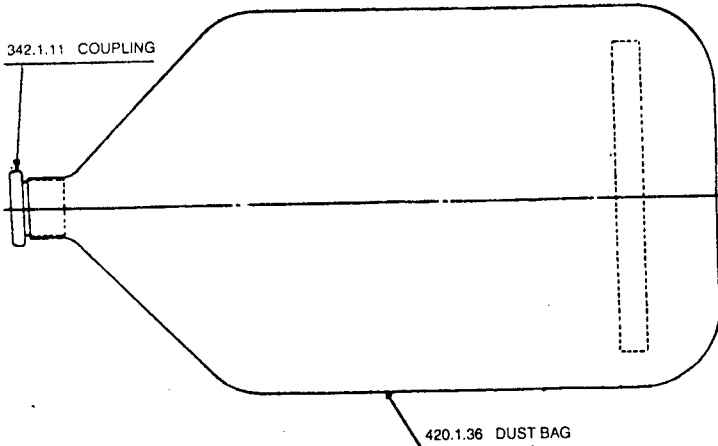

# BLOWER TYPE NWB-E

NOTE : SWITCH TO BE ASSEMBLED WITH BOTH NUTS OUTSIDE

DUST BAG ASSY. 440.3.55

SUCTION ATTACHMENTS

SUCTION NOZZLE

CARRYING STRAP 420.1.27