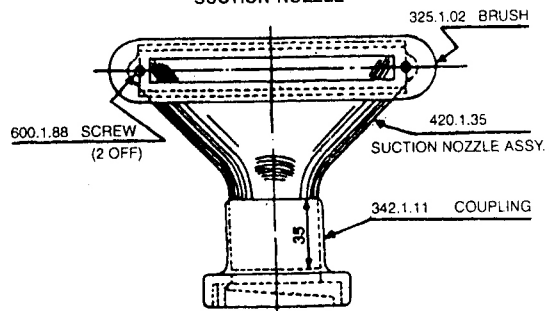

# BLOWER TYPE NWB-E

NOTE : SWITCH TO BE ASSEMBLED WITH BOTH NUTS OUTSIDE

DUST BAG ASSY. 440.3.55

SUCTION ATTACHMENTS

SUCTION NOZZLE

CARRYING STRAP 420.1.27