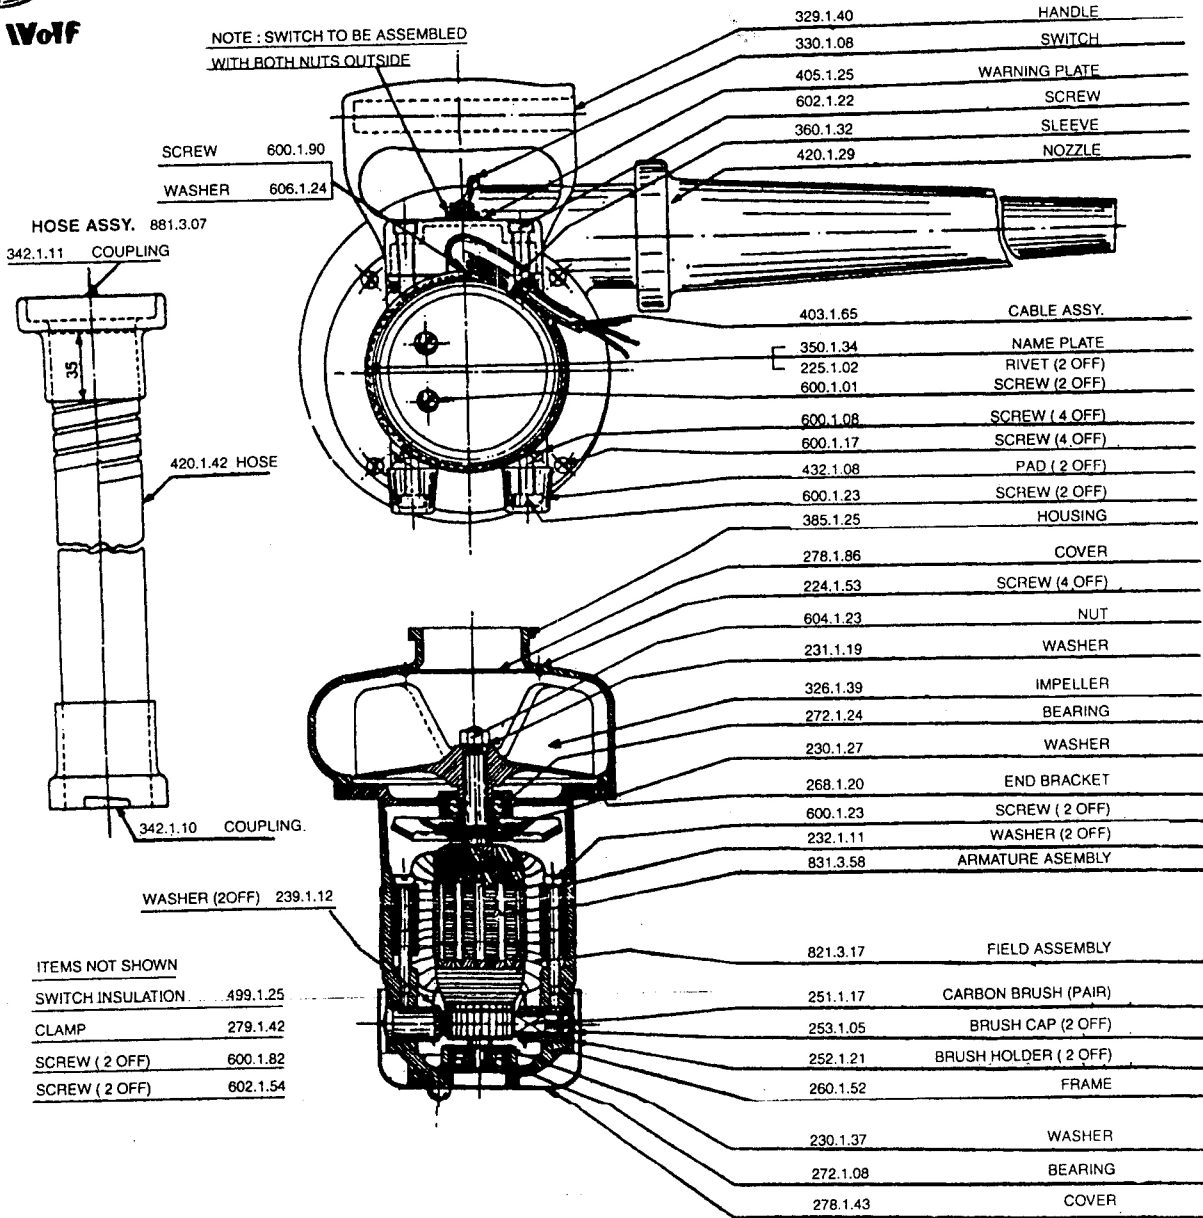

**Ralli Wolf**

# BLOWER TYPE NWB-E

NOTE : SWITCH TO BE ASSEMBLED WITH BOTH NUTS OUTSIDE

DUST BAG ASSY. 440.3.55

SUCTION ATTACHMENTS

SUCTION NOZZLE

CARRYING STRAP 420.1.27