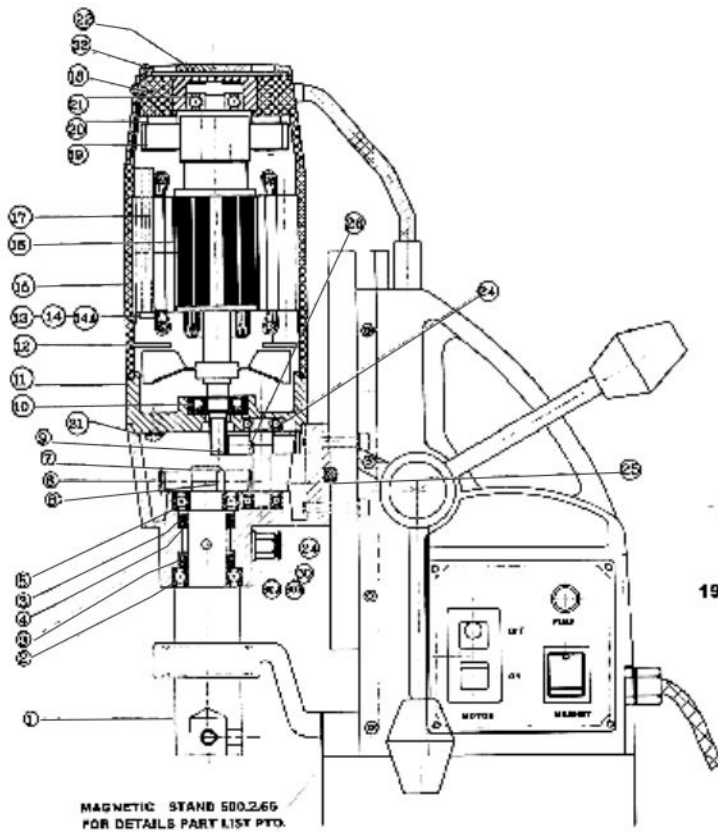

SPARES ▶

MODEL : ENOVA 40

40mm x 50mm Magnetic Core Drill

19-BRUSH HOLDER ASSLY.

MODEL : ENOVA 40 MAGNETIC STAND (MS40) 500.2.55