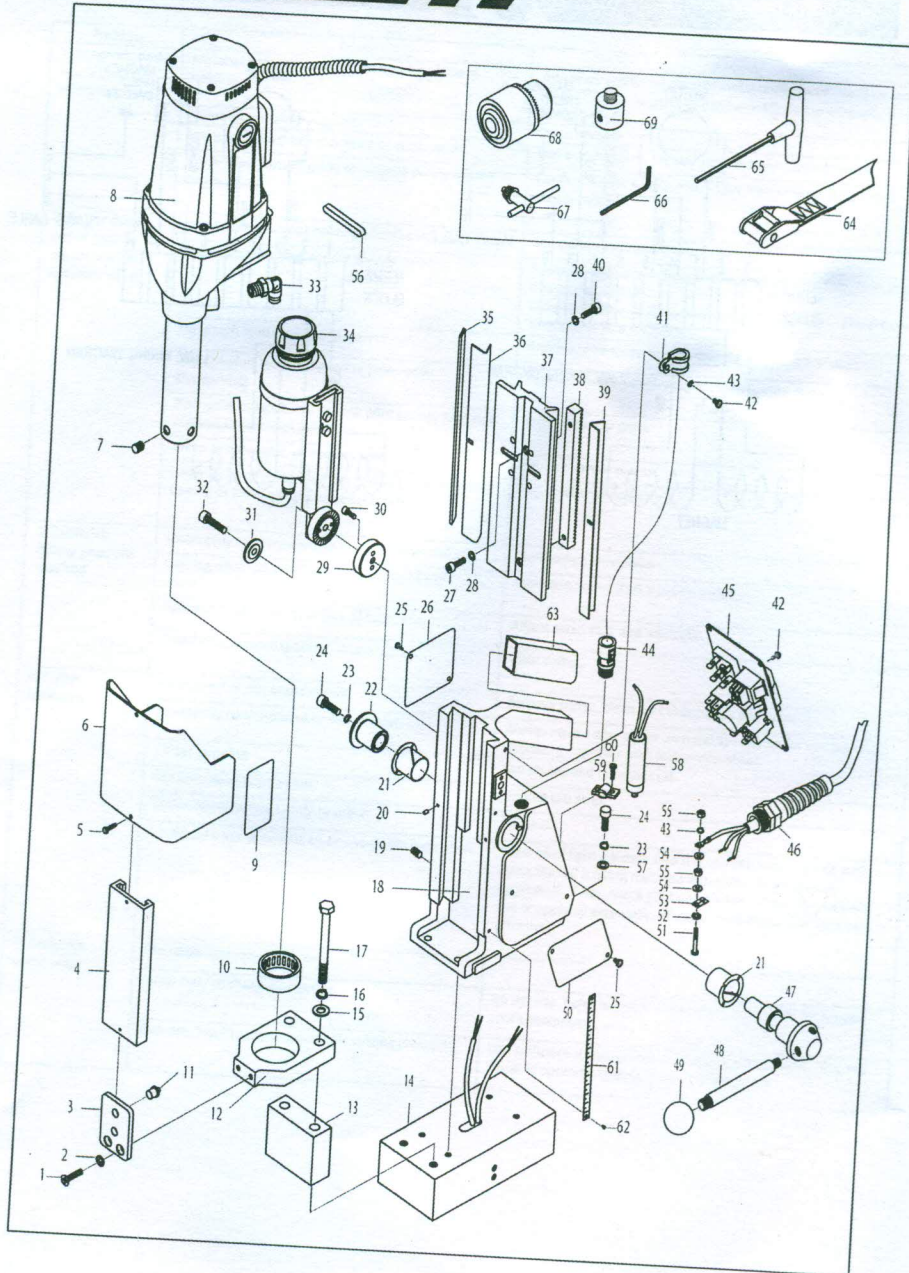

11) EXPLODED VIEW OF MACHINE

12) EXPLODED VIEW OF MOTOR AND GEARBOX

13) PARTS LIST

Item	Rotabroach P/N	Description	Qty/pcs	Item	Rotabroach P/N	Description	Qty/pcs
1	RD4347	M5x16 Cross Sunk Screw	2	13	RD33148	Spacer For Bearing Bracket	1
2	RD45607	M5 Lock Washer	2	14	RD23626	Magnet Assembly 230V	1
3	RD33344	M3x6 Cross Pan head Screw	1	15	RD4078	M8 Flat Washer	2
4	RD43031	Guard Bracket	1	16	RD4079	M8 Elastic Washer	2
5	RDA4201	Screw M4x14 BTTN HD	2	17	RD43619	M8x88 Hex Head Tap Bolt	2
6	RD33345	Guard	1	18	RD33632	Housing Assembly	1
7	RD4066	M8x8 Lock Screw	2	19	RD4312	M6x12 Lock Screw	4
8	RD23675	Motor Assembly 230V	1	20	RD45622	Pin 3x8	2
8.1	RD4056	Circlip 19-Hole	1	21	RD4313	Sleeve	2
8.2	RA354	Button	1	22	RD3303	Pinion Shaft Sleeve	1
8.3	RA3118	Spring	1	23	RD4096	M6 Elastic Washer	5
8.4	RD33155	Arbor	1	24	RD4098	M6x20 Socket Cap Screw	5
8.5	RD4066	Screw M8x8	2	25	RD4077	M4x6 Cross Pan head Screw	4
8.6	RD33156	Arbor Spindle	1	26	RD4302	Warning Label	1
8.7	RD43304	Oil Seal	2	27	RD4325	M5x16 Socket Cap Screw	2
8.8	RD33602	Gearbox	1	28	RD4092	M5 Elastic Washer	6
8.9	RD43305	Ball Bearing 6003	2	29	RD33338	Dirigible Wheel	1
8.10	RD43306	Circlip 35-Hole	1	30	RD4414	M4x10 Socket Cap Screw	2
8.11	RD43607	Lock Assembly	1	31	RD33320	Clamp Assembly	1
8.12	RD43626	Dishing Washer	1	32	RD4269	M6x25 Socket Cap Screw	1
8.13	RD43608	Washer	1	33	RD45605	Coolant Elbow	1
8.14	RD33603	Brass Washer	2	34	RD23603	Cooling Bottle Assembly	1
8.15	RD33604	Big Gear	1	35	RD33644	Gib Support Strip	1
8.16	RD43609	Gear Bushing	1	36	RD33645	Adjustable Gib Strip	1
8.17	RD33606	Internal Tooth Bushing	1	37	RD33630	Slide	1
8.18	RD43310	Circlip 14-Shaft	1	38	RD33600	Rack	1
8.19	RM17134	Ball Bearing 608	3	39	RD33646	Fixed Gib Strip	1
8.20	RD33607	Gear-Shaft	1	40	RD4091	M5x25 Socket Cap Screw	4
8.21	RD33608	Small Gear	1	41	RD4210	Coil Pipe Clamp	1
8.22	RD33609	Inner Gear plate	1	42	RD4077	M4x8 Cross Pan head Screw	5
8.23	RD45614	Bearing Pin	1	43	RD43357	M4 Elastic Washer	2
8.24	RD45522	Ball Bearing 6001	1	44	RD43600	Connector	1
8.25	RD33623	Armature 230v	1	45	RD23100	Control Panel	1
8.26	RD43603	Ball Bearing 629	1	46	RD25620	Cable Assembly 230v	1
8.27	RD35639	Inductor	1	47	RD33643	Capstan Spindle	1
8.28	RD33611	Fan Baffle	1	48	RD33642	Capstan Arm	3
8.29	RD43625	Tapping Screw St4.8x60	2	49	RD43091	Capstan Ball	3
8.30	RD33633	Field Lead wire Sa 230v	1	50	RD33160	Brand Label	1
8.31	RDB8069	Bearing Sleeve	1	51	RD45621	M4x22 Cross Pan head Screw	1
8.32	RD33346	Motor Frame	1	52	RD4069	M4 External Tooth Washer	1
8.33	RD43624	Screw SA M5x42	4	53	RD45604	Earth Tag	1
8.34	RD33616	Brush Cover	2	54	RD4070	M4 Flat Washer	2
8.35	RD35612	Brush	2	55	RD4068	M4 Hexagon Nut	2
8.36	RD33614	Brush Holder	2	56	RD33341	Flat Key	1
8.37	RD23643	Constant Torque Device 230V	1	57	RD4095	M6 Flat Washer	4
8.38	RD45610	Tapping Screw St3.9x16	2	58	RD45606	Protecting Switch	1
8.39	RD35617	Terminal	2	59	RD43117	Cable Gland	1
8.40	RD45613	Screw M3x6	4	60	RD43093	M4x14 Cross Pan head Screw	2
8.41	RD35619	Protector	1	61	RD33145	Depth Gauge	1
8.42	RD45612	Tapping Screw St3.9x12	4	62	RD33146	Label-Plate Rivet	2
8.43	RD23623	Motor Cable Assembly	1	63	RD33144	Handle Sheath	1
8.45	RD35615	End Cap	1	64	RD4329	Safety Strip	1
8.46	RD43618	Tapping Screw St3.9x32	4	65	RD4088	Hexagon Spanner 4mm	1
9	RD33070	Information Plate	1	66	RD4152	Hexagon Spanner 3mm	1
10	RD45624	Needle Bearing HK354216	1	67	RD33154	Drill Chuck Key	1
11	RD45620	Ball	2	68	RD43099	13mm Drill Chuck	1
12	RD33635	Bearing Bracket	1	69	RD33153	Drill Chuck Adaptor	1