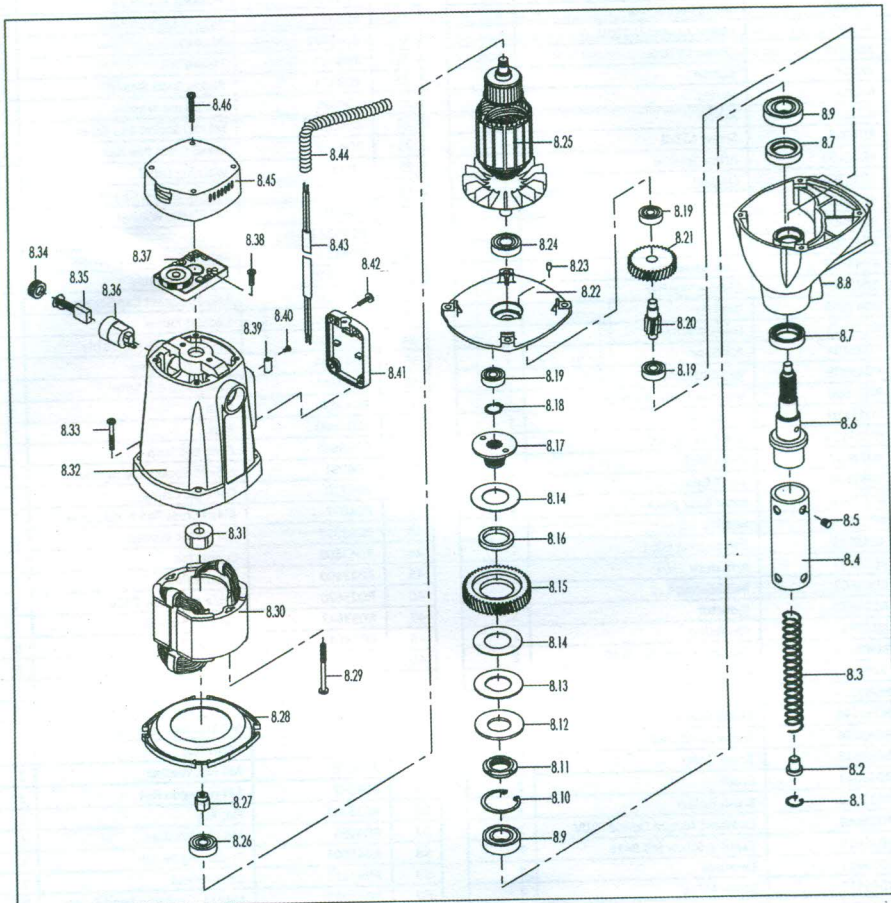

11) EXPLODED VIEW OF MACHINE

12) EXPLODED VIEW OF MOTOR AND GEARBOX

13) PARTS LIST

Item	Rotabroach P/N	Description	Qty/pcs	Item	Rotabroach P/N	Description	Qty/pcs
1	RD4347	M5x16 Cross Sunk Screw	2	13	RD33148	Spacer For Bearing Bracket	1
2	RD45607	M5 Lock Washer	2	14	RD23626	Magnet Assembly 230V	1
3	RD33344	M3x6 Cross Pan head Screw	1	15	RD4078	M8 Flat Washer	2
4	RD43031	Guard Bracket	1	16	RD4079	M8 Elastic Washer	2
5	RDA4201	Screw M4x14 BTTN HD	2	17	RD43619	M8x88 Hex Head Tap Bolt	2
6	RD33345	Guard	1	18	RD33632	Housing Assembly	1
7	RD4066	M8x8 Lock Screw	2	19	RD4312	M6x12 Lock Screw	4
8	RD23675	Motor Assembly 230V	1	20	RD45622	Pin 3x8	2
8.1	RD4056	Circlip 19-Hole	1	21	RD4313	Sleeve	2
8.2	RA354	Button	1	22	RD3303	Pinion Shaft Sleeve	1
8.3	RA3118	Spring	1	23	RD4096	M6 Elastic Washer	5
8.4	RD33155	Arbor	1	24	RD4098	M6x20 Socket Cap Screw	5
8.5	RD4066	Screw M8x8	2	25	RD4077	M4x6 Cross Pan head Screw	4
8.6	RD33156	Arbor Spindle	1	26	RD4302	Warning Label	1
8.7	RD43304	Oil Seal	2	27	RD4325	M5x16 Socket Cap Screw	2
8.8	RD33602	Gearbox	1	28	RD4092	M5 Elastic Washer	6
8.9	RD43305	Ball Bearing 6003	2	29	RD33338	Dirigible Wheel	1
8.10	RD43306	Circlip 35-Hole	1	30	RD4414	M4x10 Socket Cap Screw	2
8.11	RD43607	Lock Assembly	1	31	RD33320	Clamp Assembly	1
8.12	RD43626	Dishing Washer	1	32	RD4269	M6x25 Socket Cap Screw	1
8.13	RD43608	Washer	1	33	RD45605	Coolant Elbow	1
8.14	RD33603	Brass Washer	2	34	RD23603	Cooling Bottle Assembly	1
8.15	RD33604	Big Gear	1	35	RD33644	Gib Support Strip	1
8.16	RD43609	Gear Bushing	1	36	RD33645	Adjustable Gib Strip	1
8.17	RD33606	Internal Tooth Bushing	1	37	RD33630	Slide	1
8.18	RD43310	Circlip 14-Shaft	1	38	RD33600	Rack	1
8.19	RM17134	Ball Bearing 608	3	39	RD33646	Fixed Gib Strip	1
8.20	RD33607	Gear-Shaft	1	40	RD4091	M5x25 Socket Cap Screw	4
8.21	RD33608	Small Gear	1	41	RD4210	Coil Pipe Clamp	1
8.22	RD33609	Inner Gear plate	1	42	RD4077	M4x8 Cross Pan head Screw	5
8.23	RD45614	Bearing Pin	1	43	RD43357	M4 Elastic Washer	2
8.24	RD45522	Ball Bearing 6001	1	44	RD43600	Connector	1
8.25	RD33623	Armature 230v	1	45	RD23100	Control Panel	1
8.26	RD43603	Ball Bearing 629	1	46	RD25620	Cable Assembly 230v	1
8.27	RD35639	Inductor	1	47	RD33643	Capstan Spindle	1
8.28	RD33611	Fan Baffle	1	48	RD33642	Capstan Arm	3
8.29	RD43625	Tapping Screw St4.8x60	2	49	RD43091	Capstan Ball	3
8.30	RD33633	Field Lead wire Sa 230v	1	50	RD33160	Brand Label	1
8.31	RDB8069	Bearing Sleeve	1	51	RD45621	M4x22 Cross Pan head Screw	1
8.32	RD33346	Motor Frame	1	52	RD4069	M4 External Tooth Washer	1
8.33	RD43624	Screw SA M5x42	4	53	RD45604	Earth Tag	1
8.34	RD33616	Brush Cover	2	54	RD4070	M4 Flat Washer	2
8.35	RD35612	Brush	2	55	RD4068	M4 Hexagon Nut	2
8.36	RD33614	Brush Holder	2	56	RD33341	Flat Key	1
8.37	RD23643	Constant Torque Device 230V	1	57	RD4095	M6 Flat Washer	4
8.38	RD45610	Tapping Screw St3.9x16	2	58	RD45606	Protecting Switch	1
8.39	RD35617	Terminal	2	59	RD43117	Cable Gland	1
8.40	RD45613	Screw M3x6	4	60	RD43093	M4x14 Cross Pan head Screw	2
8.41	RD35619	Protector	1	61	RD33145	Depth Gauge	1
8.42	RD45612	Tapping Screw St3.9x12	4	62	RD33146	Label-Plate Rivet	2
8.43	RD23623	Motor Cable Assembly	1	63	RD33144	Handle Sheath	1
8.45	RD35615	End Cap	1	64	RD4329	Safety Strip	1
8.46	RD43618	Tapping Screw St3.9x32	4	65	RD4088	Hexagon Spanner 4mm	1
9	RD33070	Information Plate	1	66	RD4152	Hexagon Spanner 3mm	1
10	RD45624	Needle Bearing HK354216	1	67	RD33154	Drill Chuck Key	1
11	RD45620	Ball	2	68	RD43099	13mm Drill Chuck	1
12	RD33635	Bearing Bracket	1	69	RD33153	Drill Chuck Adaptor	1