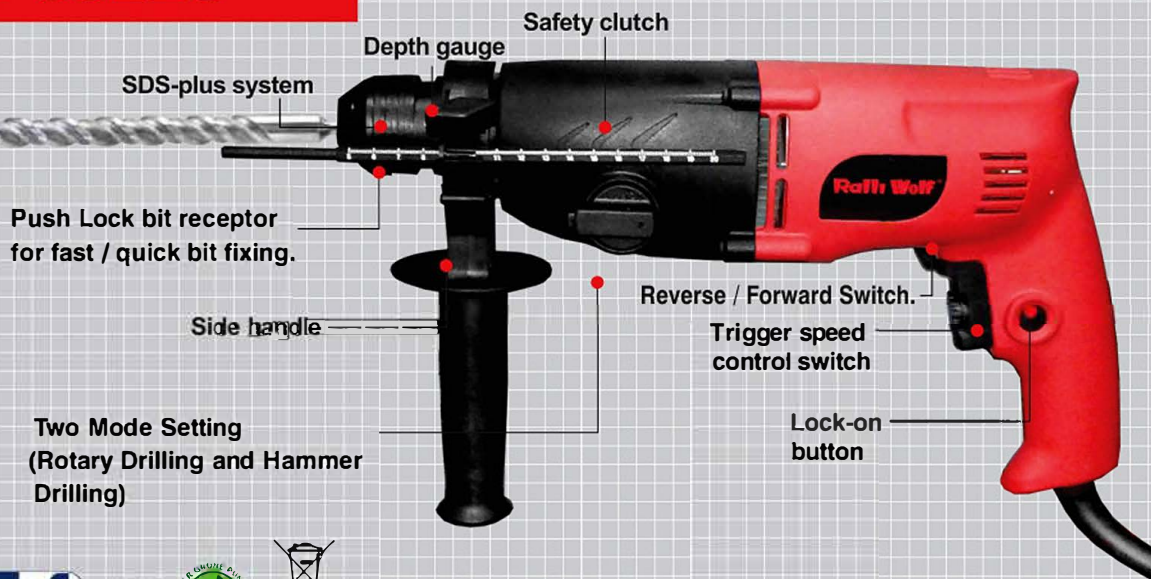

Professional Rotary Hammer

Ralli Wolf

MODEL : 85220 *plus*

Rated Input Power	:	650W
Rated Voltage	:	235V
Frequency	:	50Hz
No load speed	:	0-1000 rpm
Blow rate	:	0-5100 bpm
Impact energy	:	1.8 joule
Drilling in concrete	:	22mm
Drilling in steel	:	13mm
Drilling in wood	:	30mm