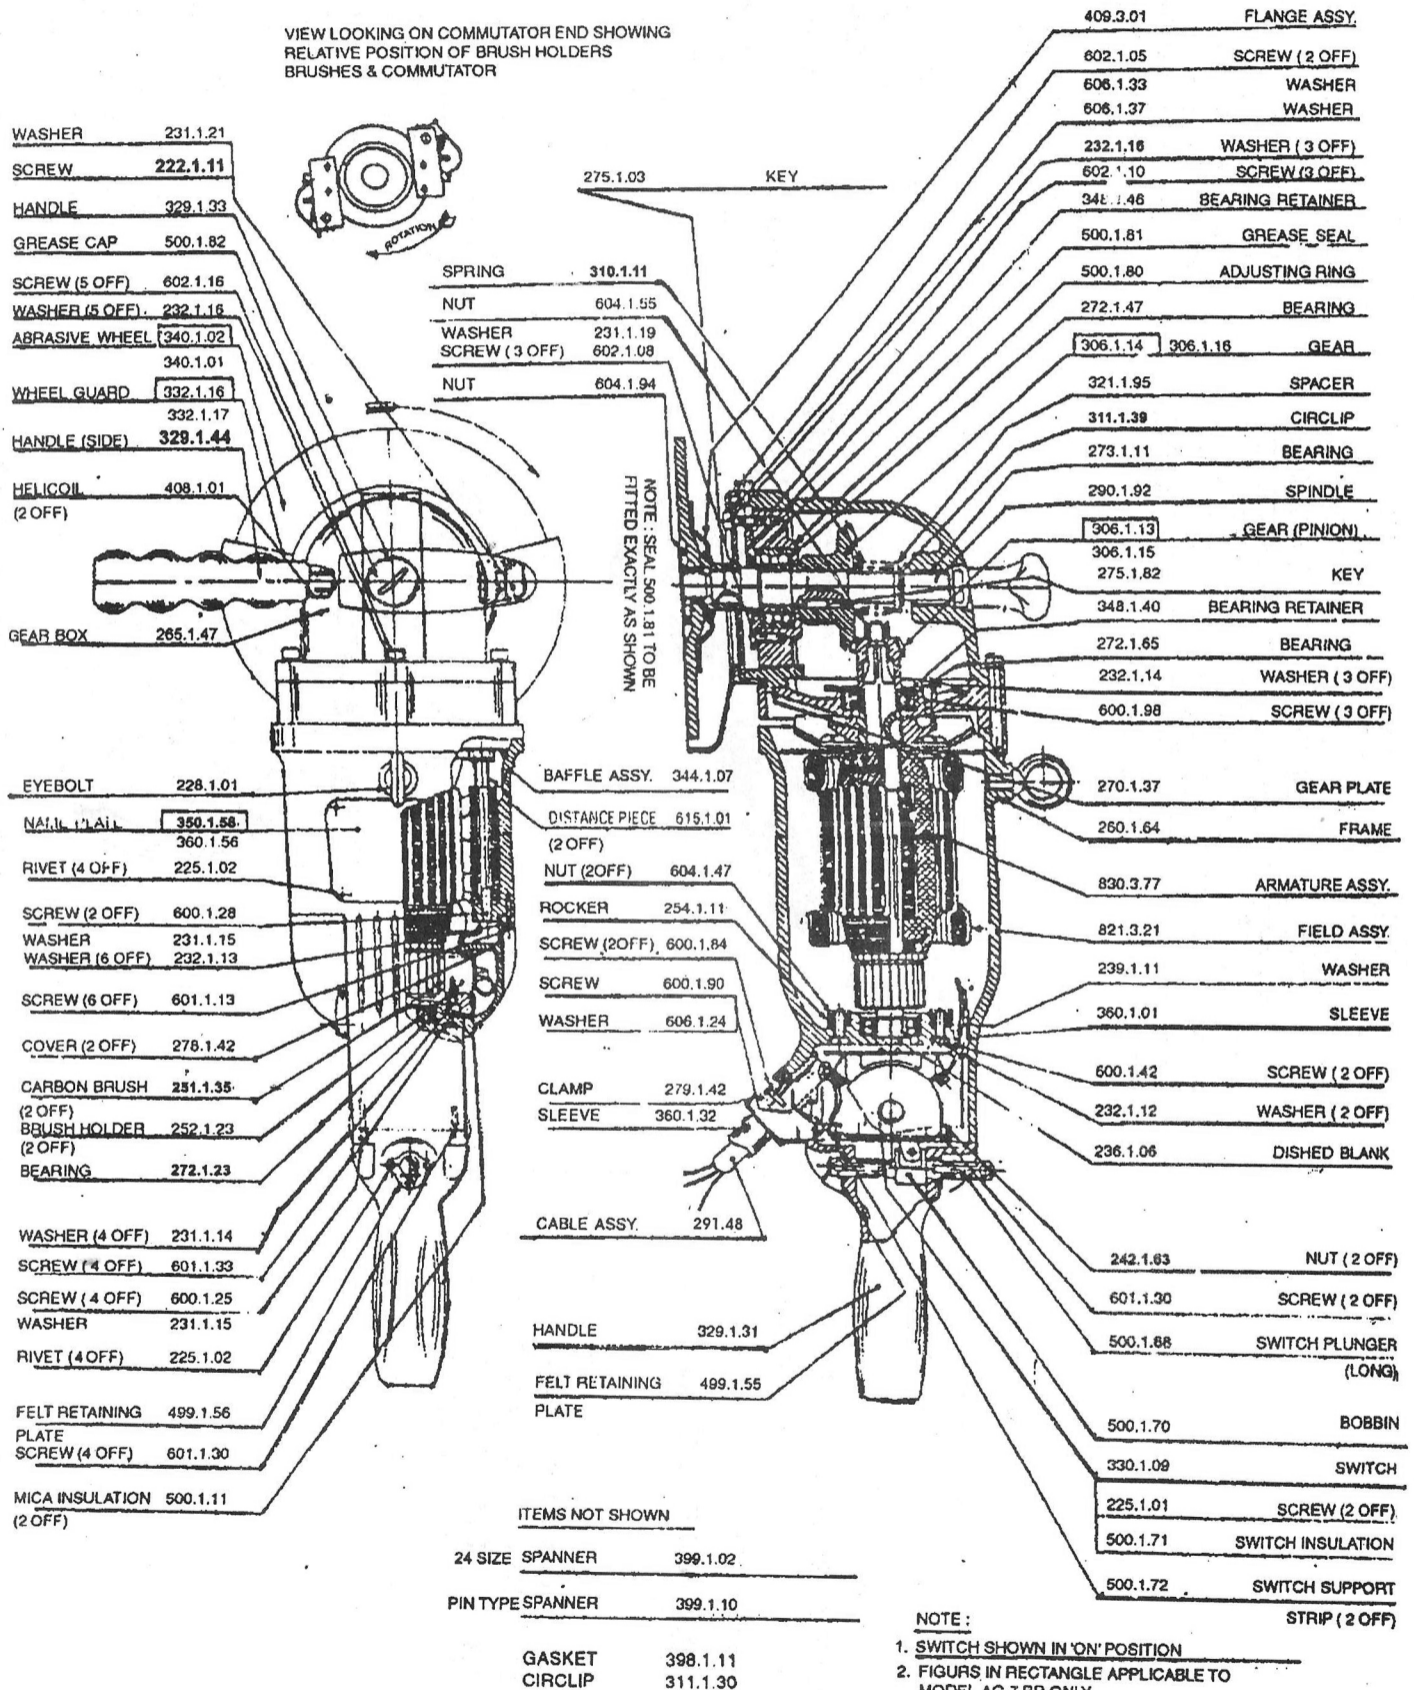

HIGH SPEED ANGLE GRINDER

180 mm/230 mm TYPE AG 7/ 9 BR

VIEW LOOKING ON COMMUTATOR END SHOWING
RELATIVE POSITION OF BRUSH HOLDERS
BRUSHES & COMMUTATOR

FOR SPARE CARBON BRUSH SET - 251.9.35