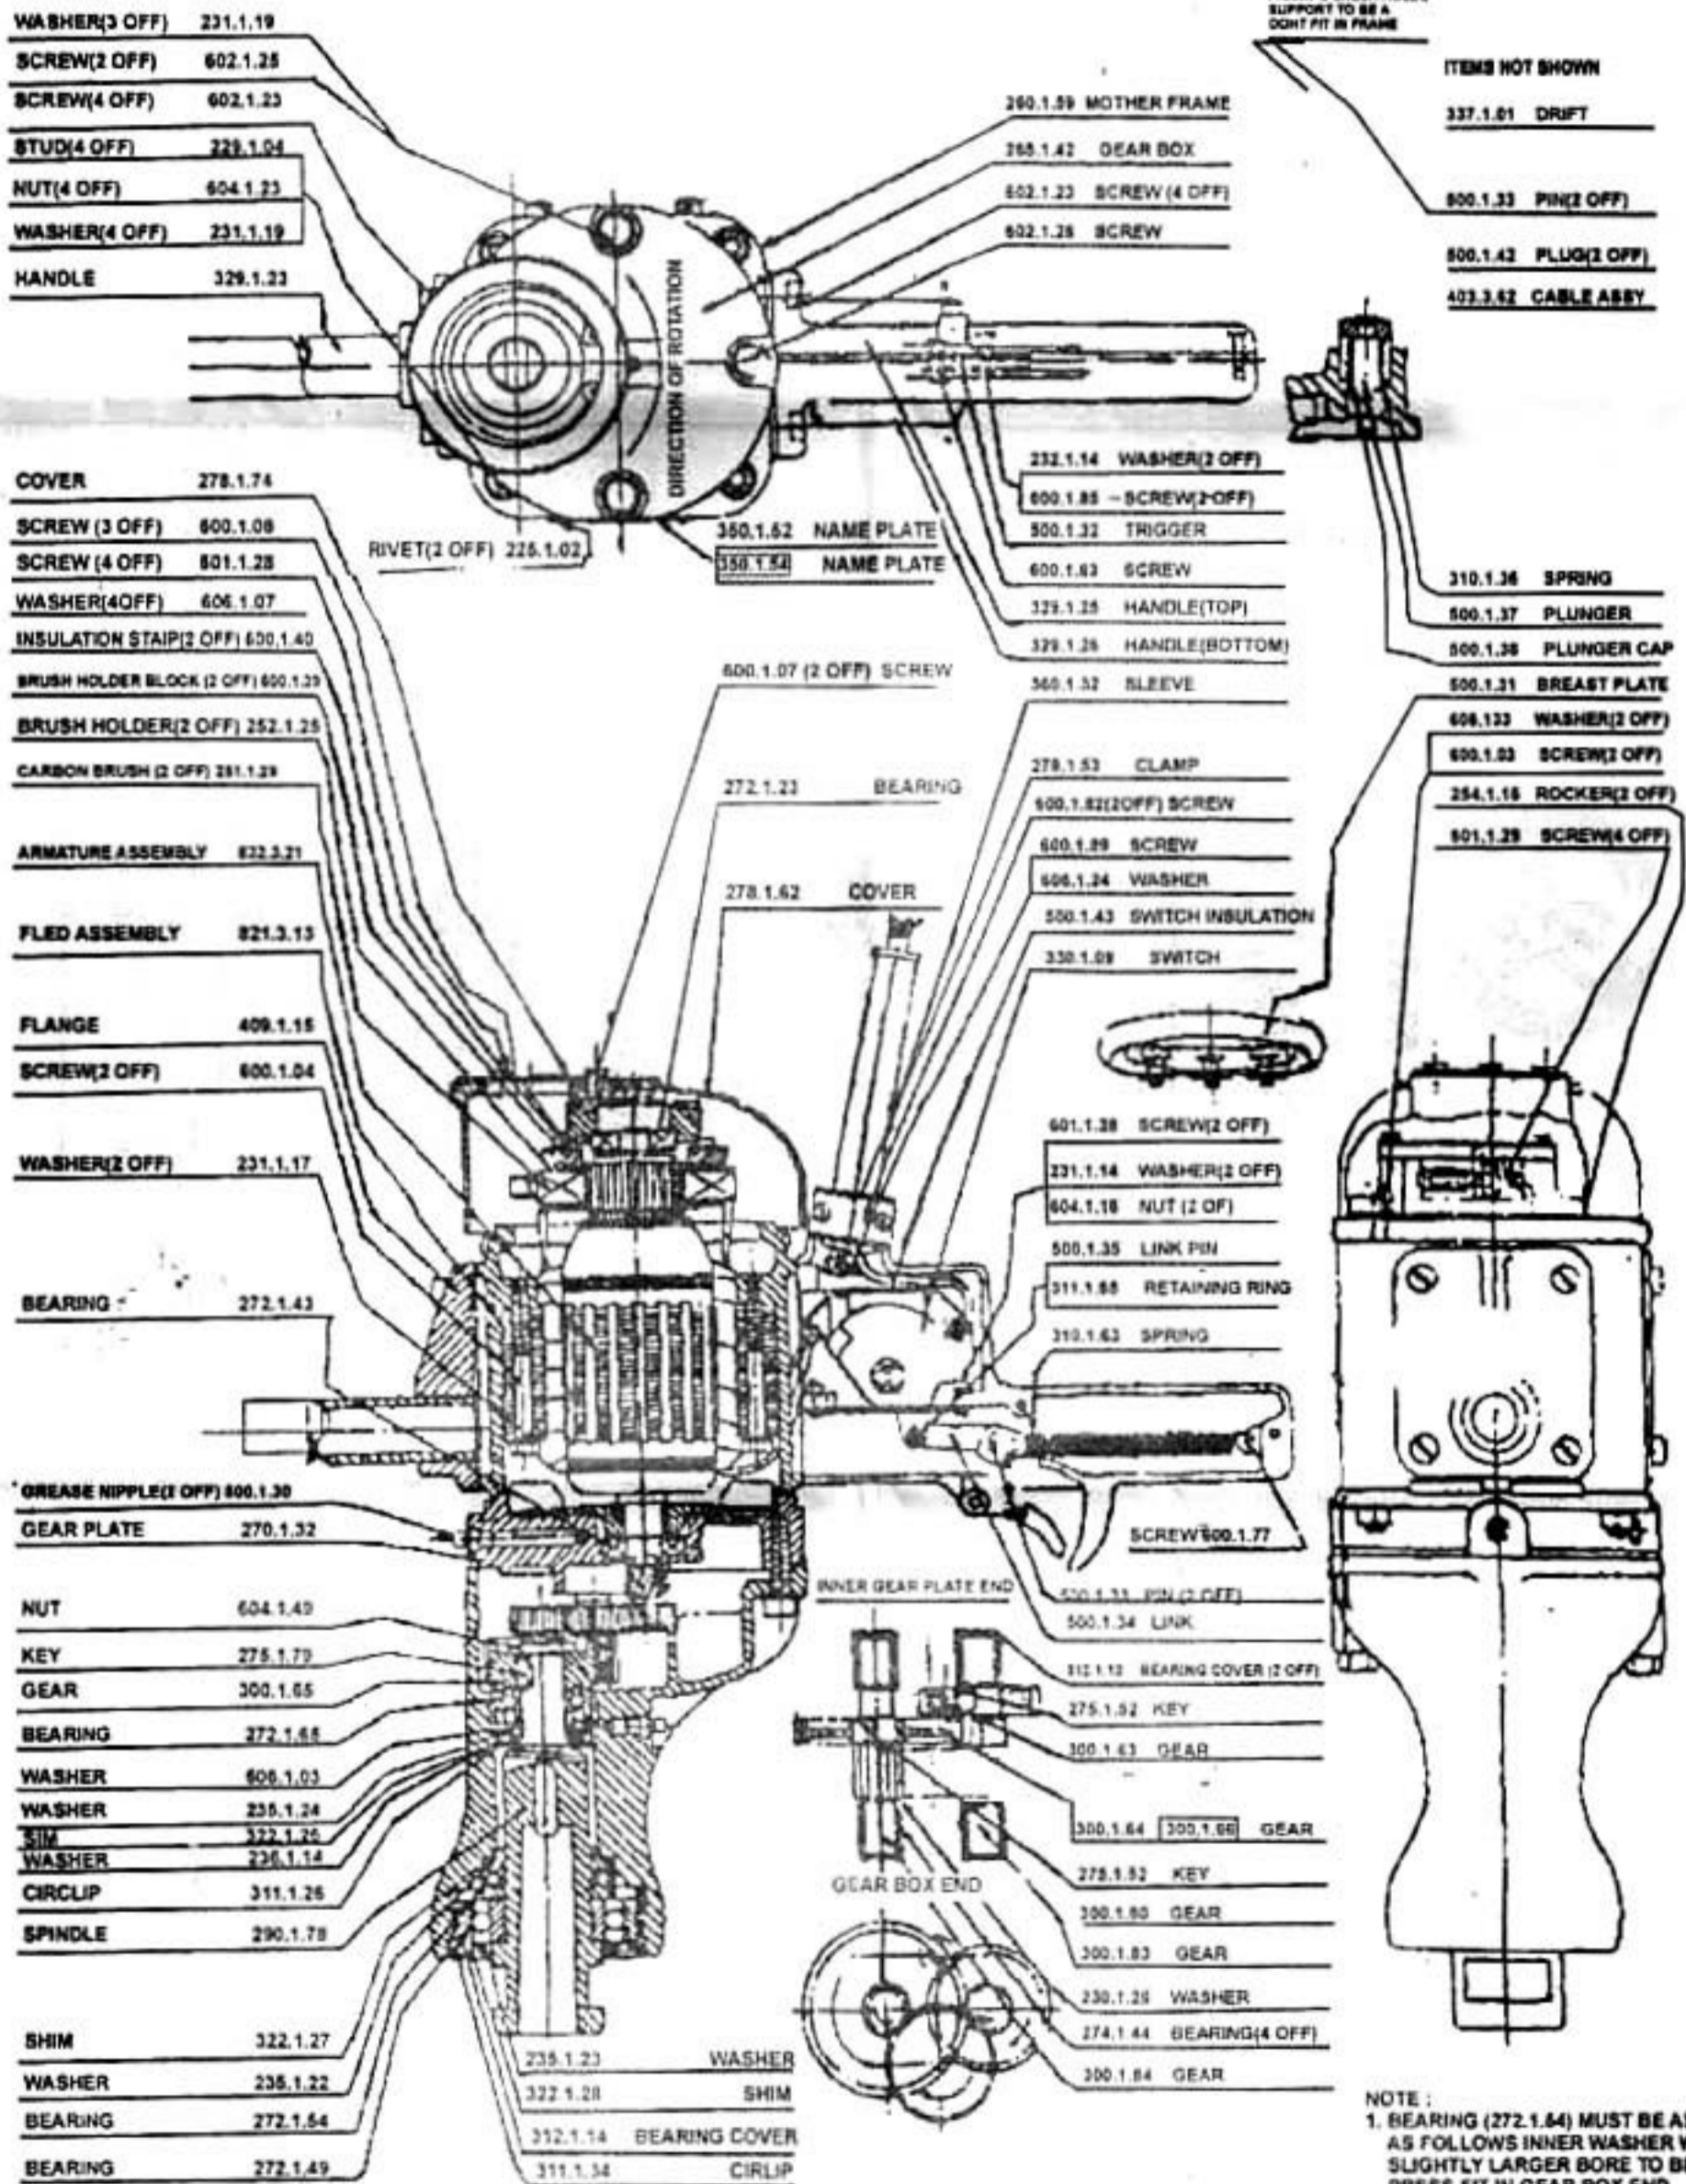

Raftr Wolf

8 mm & 25 mm HEAVY DUTY DRILL TYPE NW 8 & 10 - AR

PIN 600.1.33 FITTED ON ASSEMBLY OFF FRAME & BRUSH HOLDER SUPPORT TO BE A GOOD FIT IN FRAME