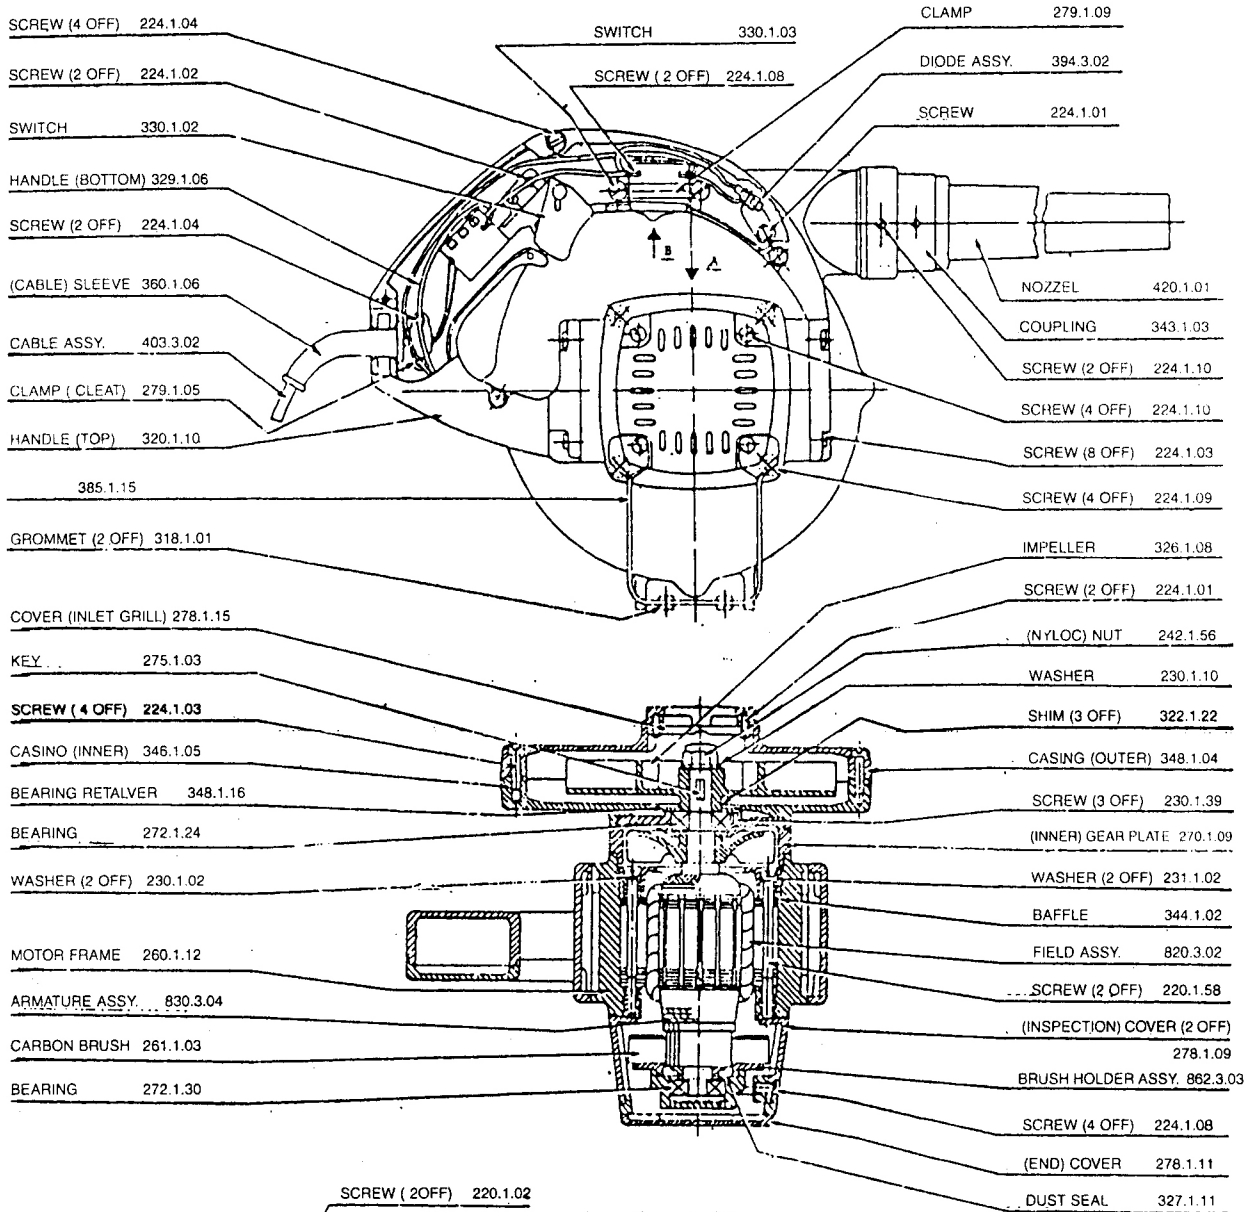

Rally Wolf

Starfire BLOWER 2-SPEED MODEL 77750

CONNECTION DIAGRAM
FIELD 1

NAME PLATE 349.1.19

VIEW A